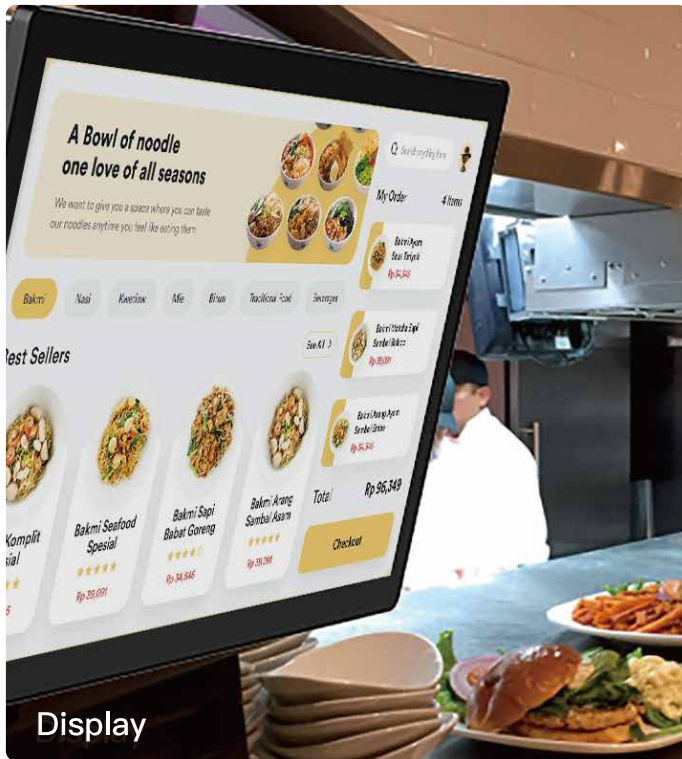

Specification

Display	15.6"(FHD) 1920x1080	Memory	2GB RAM + 16GB ROM
Processor	Quad-Core Cortex-A55, up to 2.0GHz	Touch Panel	Multi-point Capacitive Touch Panel
Operating System	Android 11 series iMin UI	Power Adapter	Input: 100 ~ 240V; Output: 24V / 1.5A
Connectivity	Wi-Fi: 802.11 b/g/n (2.4GHz) Bluetooth 4.1	Speaker	1.5W Mono
Peripheral Ports	USB Type-A x 4, Micro USB x 1, RJ11 x 1, RJ12 x 1, RJ45 x 1, 3.5mm Audio Jack x 1, TF Card x 1, DC Jack x 1	Button	Power key, Reset key
TF Card	Up to 128G	Certification	FCC CE IMDA
Dimensions	382 x 252 x 44mm	Weight	1.5Kg

*The product pictures and display contents in the above pages are for illustration purposes only. The actual product effects (including but not limited to appearance, color, size) and screen display contents (including but not limited to background UI pictures) might differ.

*The performance results are obtained from iMin's internal laboratory and extracted from specific test environments. In actual use, there might be a difference in performance due to individual differences in product, software, use conditions and environmental factors.