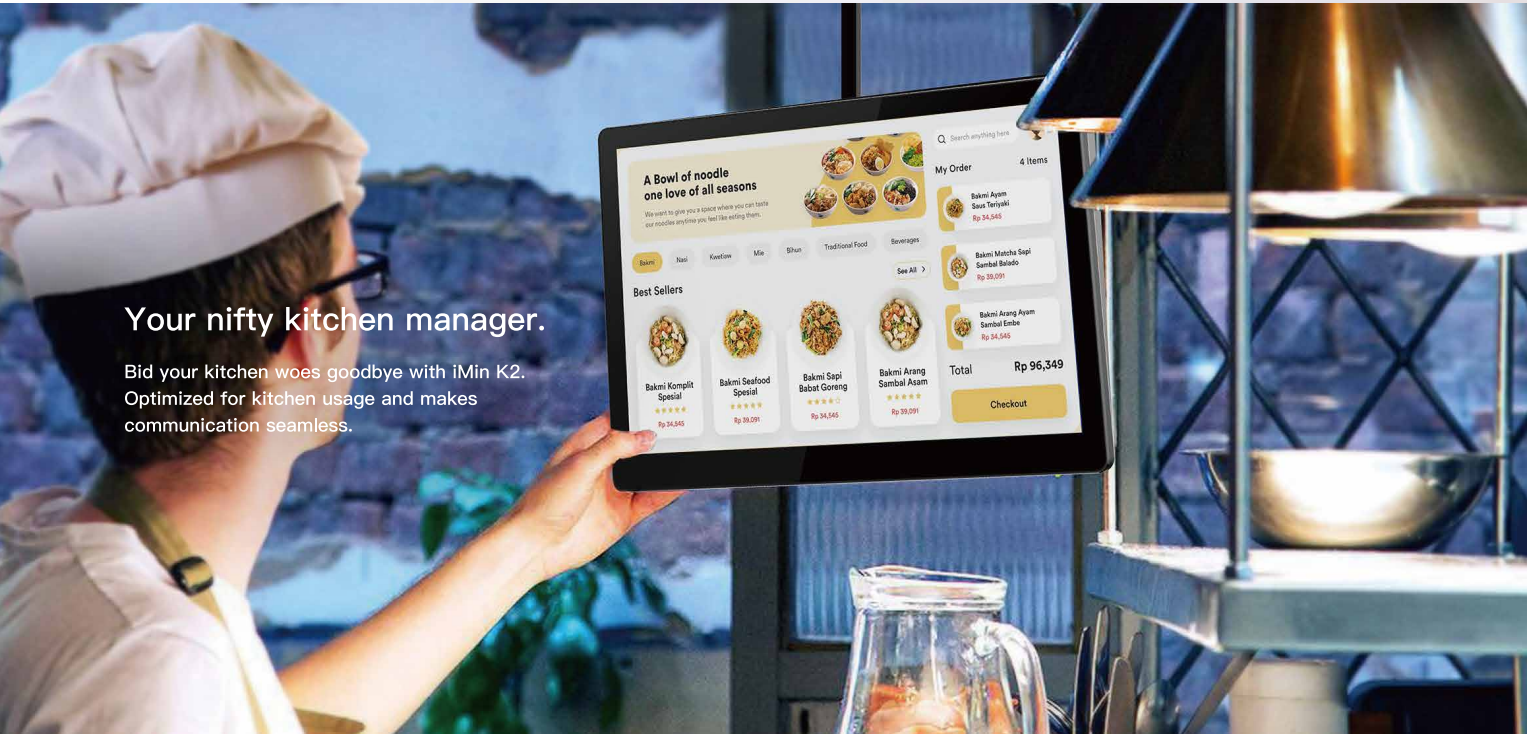

## KDS

iMin's K2 confirms order completion for the back kitchen, enabling chefs and servers to efficiently plan for food preparation and service.

### Your nifty kitchen manager.

Bid your kitchen woes goodbye with iMin K2. Optimized for kitchen usage and makes communication seamless.