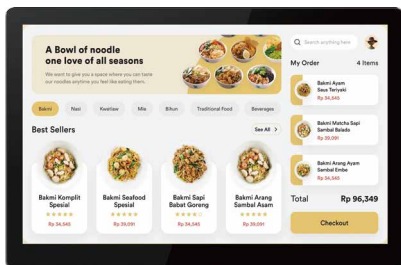

Display

Multi capacitive touch screen